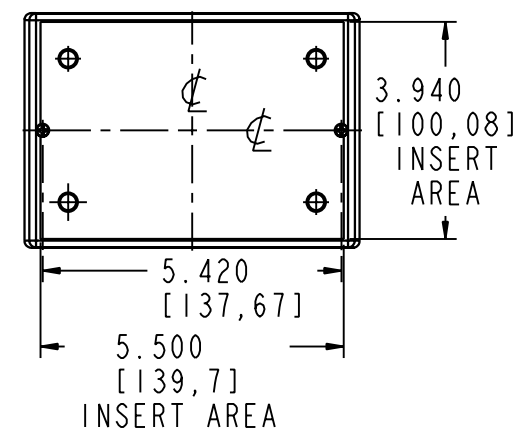

LH64-130

SECTION B-B

LH64-200

SECTION B-B

NOTES:

- USE #4 TYPE B X .25 LG THREAD FORMING SCREWS TO MOUNT PC BOARD.

PACINTEC[®]
1-610-361-4231

LH64-130/200

VISIT **PACINTEC**[®]
ON THE WORLD WIDE WEB
www.pactecenclosures.com

COLOR / MATERIAL CODE		
COLOR	94HB	94VO
BLACK	000	028
P. C. BONE	039	060

INSERT AREAS ARE SECTIONS IN OUR TOOLS THAT CAN BE REMOVED AND REPLACED WITH CUSTOMER SPECIFIC DETAILS

DRAWING NUMBER	REV
71911	F