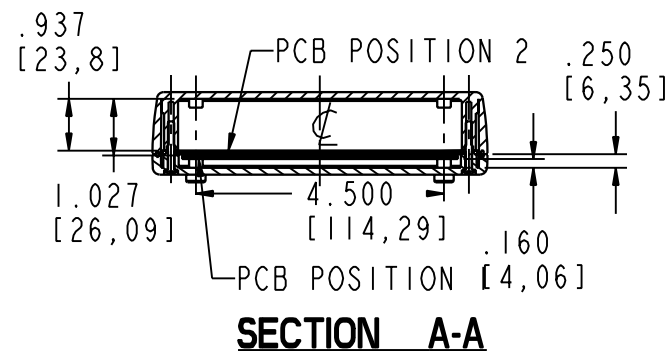

LH64-130

SECTION B-B

LH64-200

SECTION B-B

NOTES:

- USE #4 TYPE B X .25 LG THREAD FORMING SCREWS TO MOUNT PC BOARD.

PACINTEC[®]
1-610-361-4231

LH64-130/200

VISIT **PACINTEC**[®]
ON THE WORLD WIDE WEB
www.pactecenclosures.com

COLOR / MATERIAL CODE		
COLOR	94HB	94VO
BLACK	000	028
P. C. BONE	039	060

INSERT AREAS ARE SECTIONS IN OUR TOOLS THAT CAN BE REMOVED AND REPLACED WITH CUSTOMER SPECIFIC DETAILS

DRAWING NUMBER	REV
71911	F