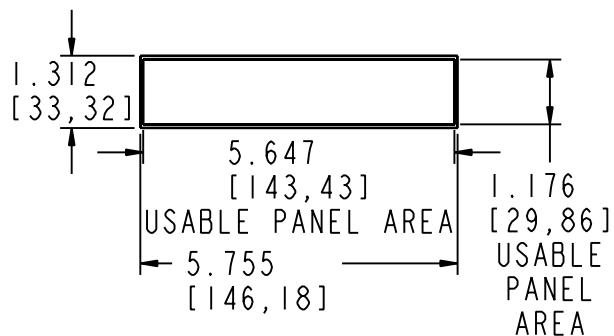

LH64-130

SECTION B-B

LH64-200

SECTION B-B

NOTES:

- USE #4 TYPE B X .25 LG THREAD FORMING SCREWS TO MOUNT PC BOARD.

PACINTEC[®]
1-610-361-4231

LH64-130/200

VISIT **PACINTEC**[®]
ON THE WORLD WIDE WEB
www.pactecenclosures.com

COLOR / MATERIAL CODE		
COLOR	94HB	94VO
BLACK	000	028
P. C. BONE	039	060

INSERT AREAS ARE SECTIONS IN OUR TOOLS THAT CAN BE REMOVED AND REPLACED WITH CUSTOMER SPECIFIC DETAILS