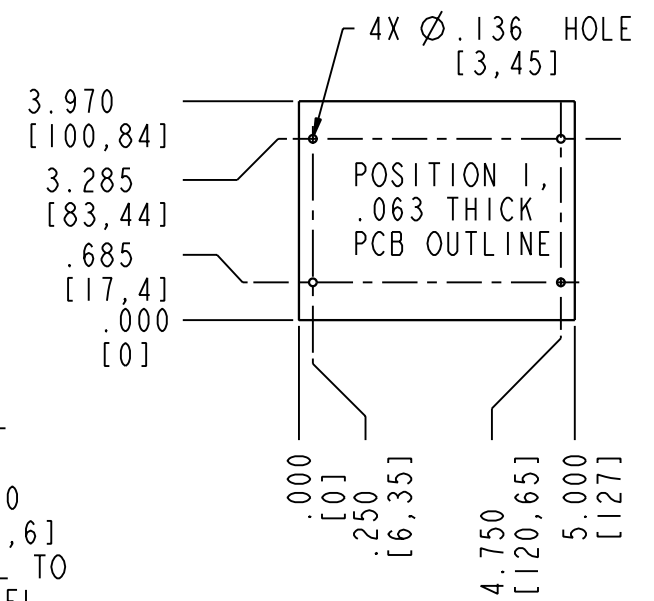

LH64-130

SECTION B-B

LH64-200

SECTION B-B

NOTES:

- USE #4 TYPE B X .25 LG THREAD FORMING SCREWS TO MOUNT PC BOARD.

PACINTEC[®]
1-610-361-4231

LH64-130/200

VISIT **PACINTEC**[®]
ON THE WORLD WIDE WEB
www.pactecenclosures.com

COLOR / MATERIAL CODE		
COLOR	94HB	94VO
BLACK	000	028
P. C. BONE	039	060

INSERT AREAS ARE SECTIONS IN OUR TOOLS THAT CAN BE REMOVED AND REPLACED WITH CUSTOMER SPECIFIC DETAILS

DRAWING NUMBER	REV
71911	F