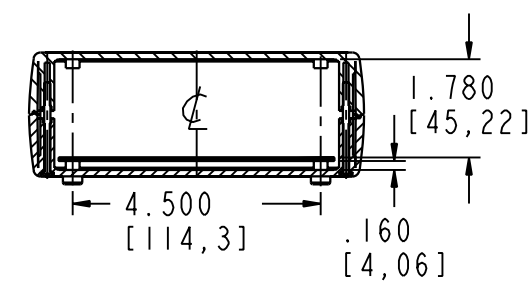

LH64-130

SECTION B-B

LH64-200

SECTION B-B

NOTES:

- USE #4 TYPE B X .25 LG THREAD FORMING SCREWS TO MOUNT PC BOARD.

PACINTEC[®]
1-610-361-4231

LH64-130/200

VISIT **PACINTEC**[®]
ON THE WORLD WIDE WEB
www.pactecenclosures.com

COLOR / MATERIAL CODE		
COLOR	94HB	94VO
BLACK	000	028
P. C. BONE	039	060

INSERT AREAS ARE SECTIONS IN OUR TOOLS THAT CAN BE REMOVED AND REPLACED WITH CUSTOMER SPECIFIC DETAILS