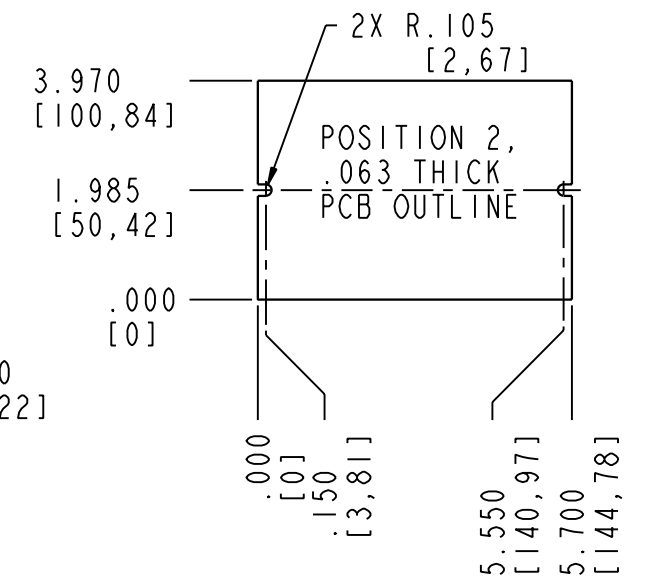

LH64-130

SECTION B-B

LH64-200

SECTION B-B

NOTES:

- USE #4 TYPE B X .25 LG THREAD FORMING SCREWS TO MOUNT PC BOARD.

PACINTEC[®]
1-610-361-4231

LH64-130/200

VISIT **PACINTEC**[®]
ON THE WORLD WIDE WEB
www.pactecenclosures.com

COLOR / MATERIAL CODE		
COLOR	94HB	94VO
BLACK	000	028
P. C. BONE	039	060

INSERT AREAS ARE SECTIONS IN OUR TOOLS THAT CAN BE REMOVED AND REPLACED WITH CUSTOMER SPECIFIC DETAILS

DRAWING NUMBER	REV
71911	F