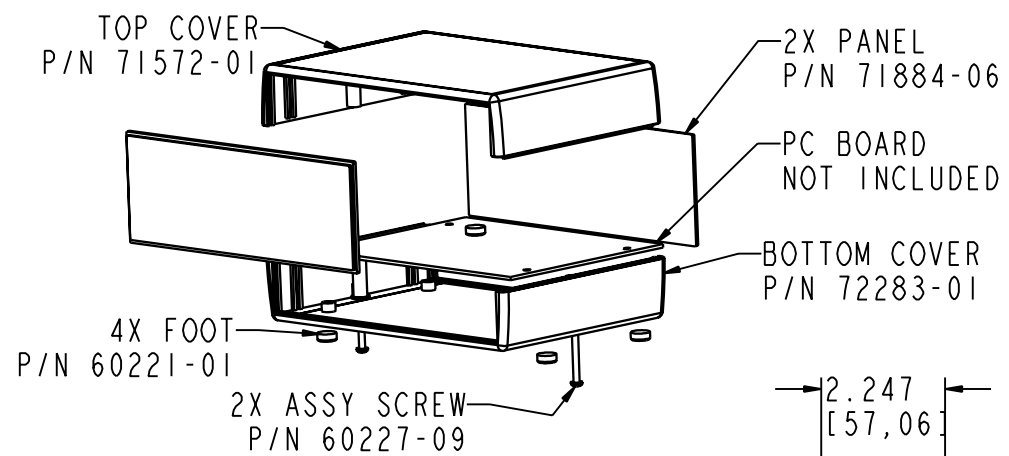

LH64-130

SECTION B-B

LH64-200

SECTION B-B

NOTES:

- USE #4 TYPE B X .25 LG THREAD FORMING SCREWS TO MOUNT PC BOARD.

PACINTEC[®]
1-610-361-4231

LH64-130/200

VISIT **PACINTEC**[®]
ON THE WORLD WIDE WEB
www.pactecenclosures.com

COLOR / MATERIAL CODE		
COLOR	94HB	94VO
BLACK	000	028
P. C. BONE	039	060

INSERT AREAS ARE SECTIONS IN OUR TOOLS THAT CAN BE REMOVED AND REPLACED WITH CUSTOMER SPECIFIC DETAILS

DRAWING NUMBER	REV
71911	F