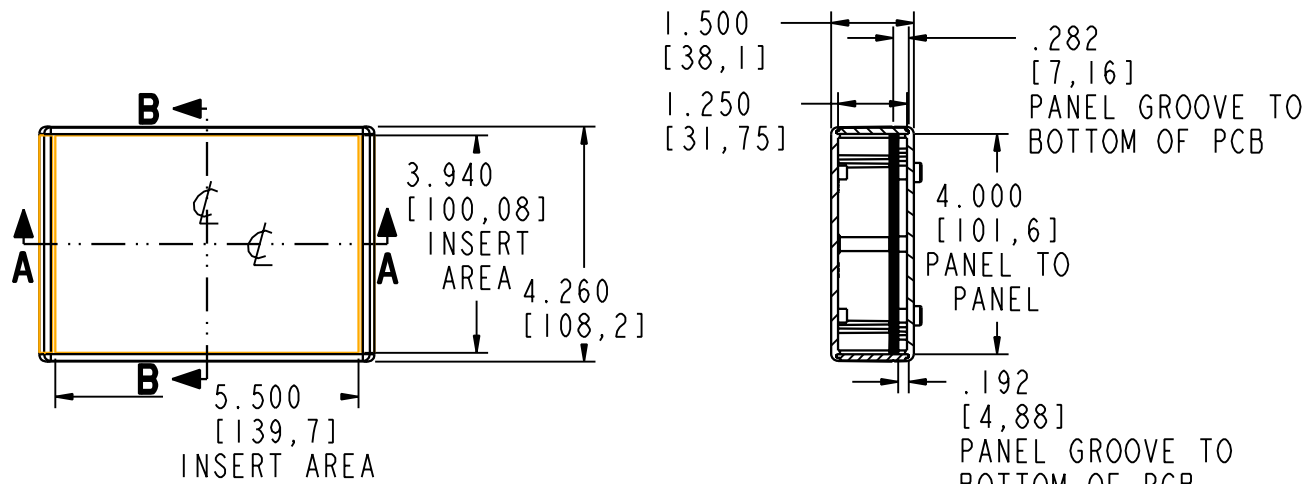

LH64-130

SECTION B-B

LH64-200

SECTION B-B

NOTES:

- USE #4 TYPE B X .25 LG THREAD FORMING SCREWS TO MOUNT PC BOARD.

PACINTEC[®]
1-610-361-4231

LH64-130/200

VISIT **PACINTEC**[®]
ON THE WORLD WIDE WEB
www.pactecenclosures.com

COLOR / MATERIAL CODE		
COLOR	94HB	94VO
BLACK	000	028
P. C. BONE	039	060

INSERT AREAS ARE SECTIONS IN OUR TOOLS THAT CAN BE REMOVED AND REPLACED WITH CUSTOMER SPECIFIC DETAILS

DRAWING NUMBER	REV
71911	F