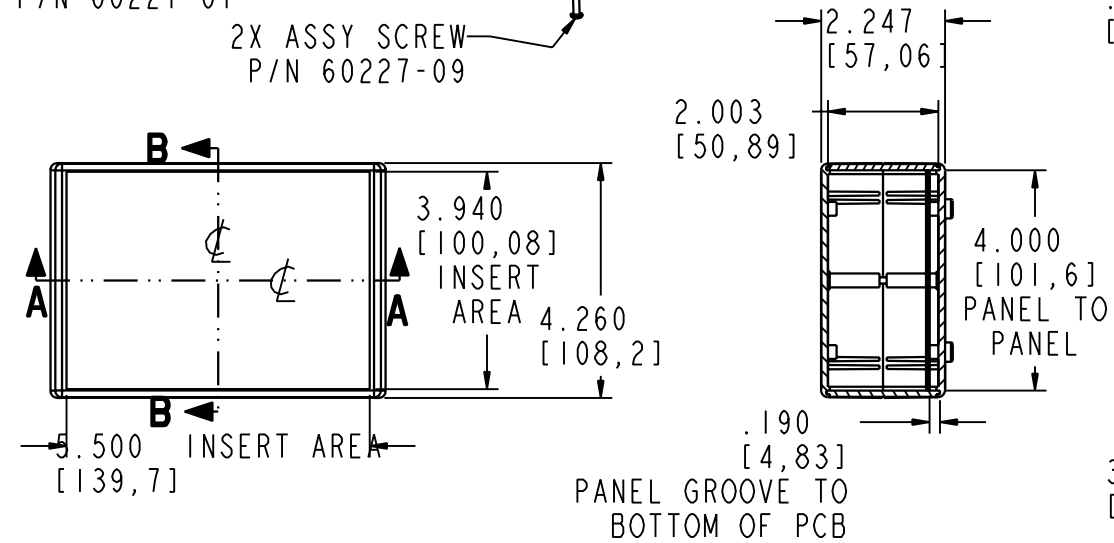

LH64-130

SECTION B-B

LH64-200

SECTION B-B

NOTES:

- USE #4 TYPE B X .25 LG THREAD FORMING SCREWS TO MOUNT PC BOARD.

PACINTEC[®]
1-610-361-4231

LH64-130/200

VISIT **PACINTEC**[®]
ON THE WORLD WIDE WEB
www.pactecenclosures.com

COLOR / MATERIAL CODE		
COLOR	94HB	94VO
BLACK	000	028
P. C. BONE	039	060

INSERT AREAS ARE SECTIONS IN OUR TOOLS THAT CAN BE REMOVED AND REPLACED WITH CUSTOMER SPECIFIC DETAILS

DRAWING NUMBER	REV
71911	F