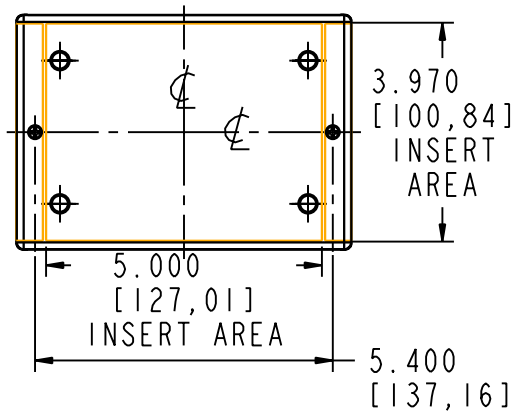

LH64-130

SECTION B-B

LH64-200

SECTION B-B

NOTES:

- USE #4 TYPE B X .25 LG THREAD FORMING SCREWS TO MOUNT PC BOARD.

PACINTEC[®]
1-610-361-4231

LH64-130/200

VISIT **PACINTEC**[®]
ON THE WORLD WIDE WEB
www.pactecenclosures.com

COLOR / MATERIAL CODE		
COLOR	94HB	94VO
BLACK	000	028
P. C. BONE	039	060

INSERT AREAS ARE SECTIONS IN OUR TOOLS THAT CAN BE REMOVED AND REPLACED WITH CUSTOMER SPECIFIC DETAILS

DRAWING NUMBER	REV
71911	F